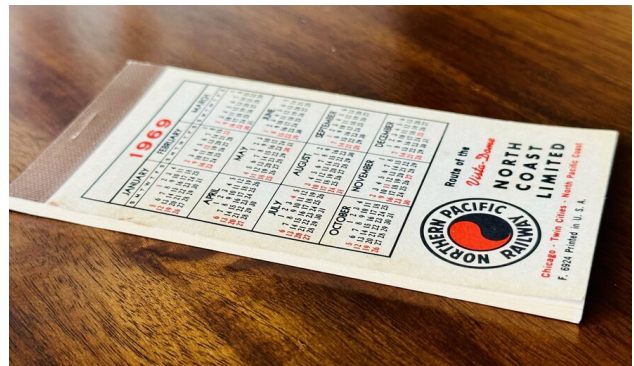

## He Intends Victory

## Northern Pacific Railway 1969 Calendar & Notebook, Unused, Vista Dome Route

Starting Bid **\$5.00**

Retail Value \$16.00

1 Available

Donated by **Joni Sonnenberg**

*The 1969 North Coast Limited notepad from the Northern Pacific Railway, Route of the Vista-Dome, the famous passenger train that operated between Chicago, Illinois, and Seattle, Washington. It is a cherished collectible featuring a pristine pad of blank paper. This vintage gem, adorned with the emblem of the Northern Pacific Railway, offered passengers a luxurious writing experience to capture their memories, thoughts, and observations during their scenic journey along the iconic "Route of the Vista-Dome." This notepad symbolizes the elegance and charm of train travel during that era, serving as a tangible piece of nostalgia for enthusiasts and a reminder of the remarkable adventures aboard the North Coast Limited.*