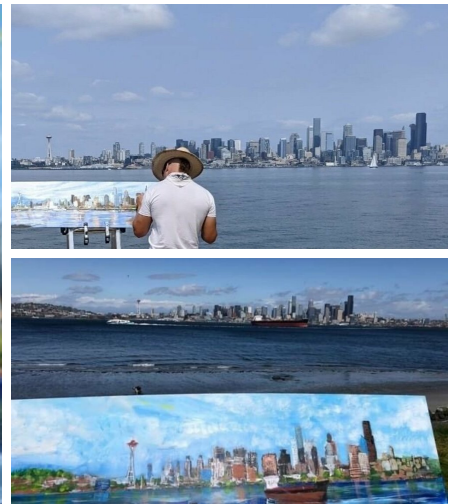

2nd Annual Gala for the Gardens  
Rowntree Gardens

Seattle City Scape

Starting Bid **\$1,200.00**

Reserve Price \$1,000.00

1 Available

*Original Painting. Made on location in West Seattle. Acrylic on Birch plywood. 20"x60"*