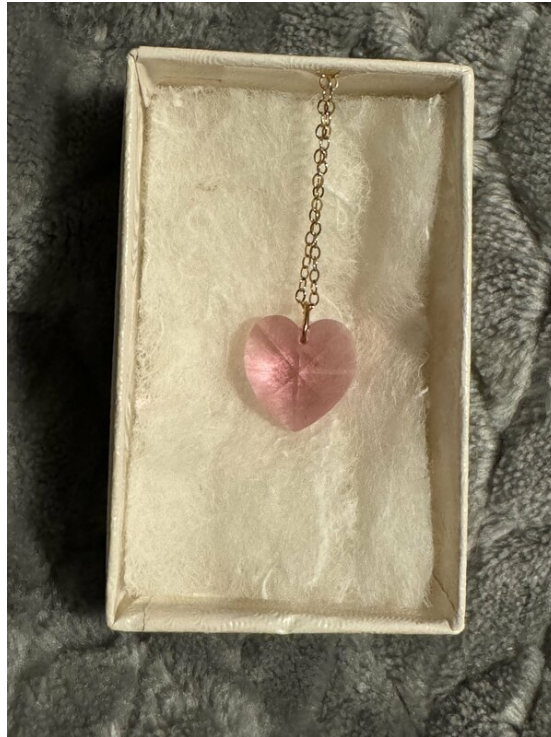

Jewelry

#70

Starting Bid **\$0.00**

Retail Value \$25.00

Donated by **Leticia Ancira**

Swarovski pink crystal heart shaped pendant