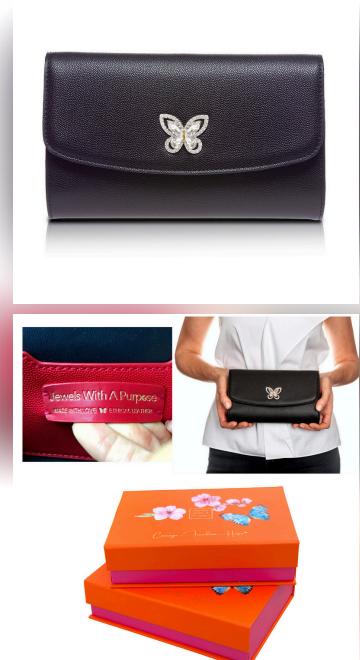

Brave, Bold, and Boundless | A Night of
Storytelling, Strength & Style
Cancer Kinship Fashion Show

Black Clutch with Butterfly Jewel

#31

Starting Bid **\$175.00**

Retail Value \$500.00

2 Available

Limited Edition Clutch Purse – A Symbol of Elegance and Purpose

Exquisitely handcrafted in Italy, this **limited-edition masterpiece** is a true testament to artisanal luxury and philanthropy. Designed exclusively for the philanthropic community, this handbag embodies **sophistication, craftsmanship, and meaning**.

At the heart of its beauty is the **bejeweled butterfly clasp**, adorned with authentic Austrian Swarovski crystals, each meticulously placed to

Click QR for complete details.