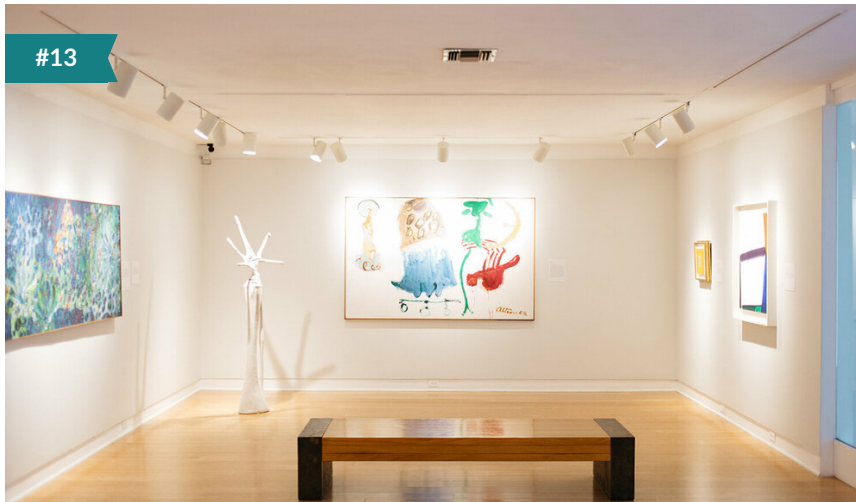

Child Guidance Center Silent Auction Fundraiser 2021

Child Guidance Center

Laguna Art Museum Dual Pass

Starting Bid **\$80.00**

Retail Value \$180.00

Donated by Laguna Art Museum

Enjoy a one-year Laguna Art Museum "dual level membership" for two people. This annual membership provides the winners with a variety of museum benefits, including unlimited access to all exhibitions at LAM, members-only preview days for new exhibits and receptions, access to live lectures, film screenings, and free access to over 900 participating museums across the nation. This package also includes one LAM coffee table book, and two LAM t-shirts. The Laguna Art Museum is a museum located in Laguna Beach, California, on Pacific Coast Highway. LAM exclusively features California art and is the oldest cultural institution in the area.