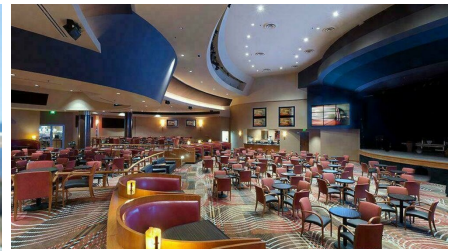

Child Guidance Center Silent Auction Fundraiser 2021

Child Guidance Center

The Sky's the Limit

Starting Bid **\$75.00**

Retail Value \$350.00

Two passes for a scenic ride on a glider plane at Sky Sailing, Inc. located in beautiful Warner Springs, CA, Sky Sailing rides offer beautiful views of the Palomar Observatory, Warner Springs Ranch, Lake Henshaw, and the desert flowers which bloom each spring near the edge of Borrego Springs. Then head over to Pala Casino Spa & Resort (a AAA Four-Diamond resort), in Pala, CA for a relaxing meal with a \$100 dining credit.