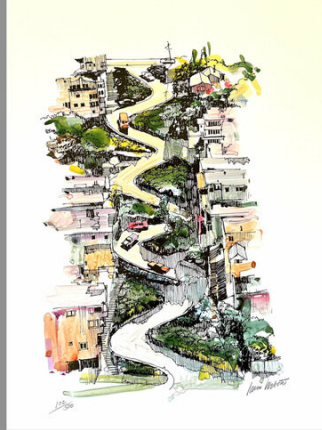

## Iconic San Francisco Scenes

#12

Starting Bid **\$60.00**

Retail Value \$170.00

Donated by **Irvin Webster/Diana Ding**

Set of two (2) 16" X 20" signed and numbered limited edition lithographs of iconic San Francisco scenes (Lombard Street and Cable Car Ascending to Nob Hill on California Street) by Irvin Webster, Honorary Rotarian artist extraordinaire. \$50 Amazon gift card to use for framing (or whatever else you may desire).