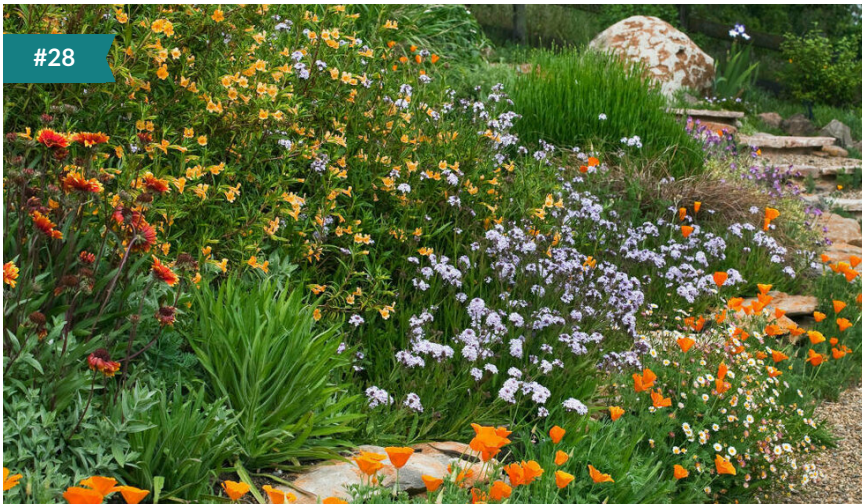

Spring is Here!

Starting Bid **\$110.00**

Retail
Value
\$340.00

Donated by Water Efficient Gardens (Shelkie Tao)/Summer
Winds/Home Depot/Silicon Valley Audubon Society/Cupertino Rotary

Package includes two (2) drought tolerant plants: California Lilac "Concha" and a Rice Flower "Dark Pink" and three (3) California natives: Grevillea Lanigera Coastal Gem, Narrow Leaf Milkweed Asclepias Fascicularis, and Ceanothus "Joyce Coulter" California Lilac, a 7" snip pruner by Anvil, a Rotary Bird House, a family membership with the Silicon Valley Audubon Society, and a 20 minute complimentary consultation with Shelkie Tao of Water Efficient Gardens (with 15% discount on work up to \$1,500). Maximum discount is \$225.

The consult is an onsite visit and a 20 minute high level landscape design consultation which Shelkie Tao will provide to the auction winner. It is good for any properties, residential, commercial, or institution within 1-hour drive radius from