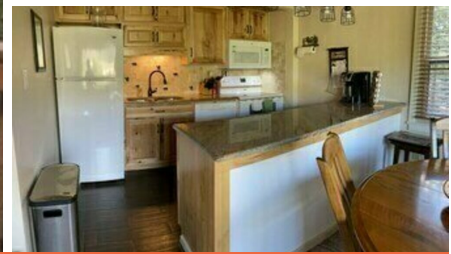

Estes Park Condo - 2-nights

Starting Bid **\$350.00**

Retail Value \$750.00

1 Available

Donated by **Jolene McKenna**

This Black Canyon Chalet 2 bedroom, 1 ½ bath condo provides all the comforts of home with a setting that defines Rocky Mountain National Park. Upper right of a four-plex condo facing North to overlook the dramatic views of Lumpy Ridge, and nestled behind the Stanley Hotel.

This property gives you easy access to all the events in the area (3/4 mile into town) while providing the privacy to be fully immersed in the beauty of this mountain retreat. Sleeps 4 adults (2 queen size beds), a pack and play is available for little ones. The spacious deck will be one of your favorite places to barbecue, relax and watch the birds and wildlife in their natural habitat.

Well stocked with coffee, spices, picnic supplies, umbrellas and paper products. Owners cover all fees including cleaning, high speed wifi, and laundry. Simply pack your gear and enjoy two days in the beautiful Rocky Mountains.