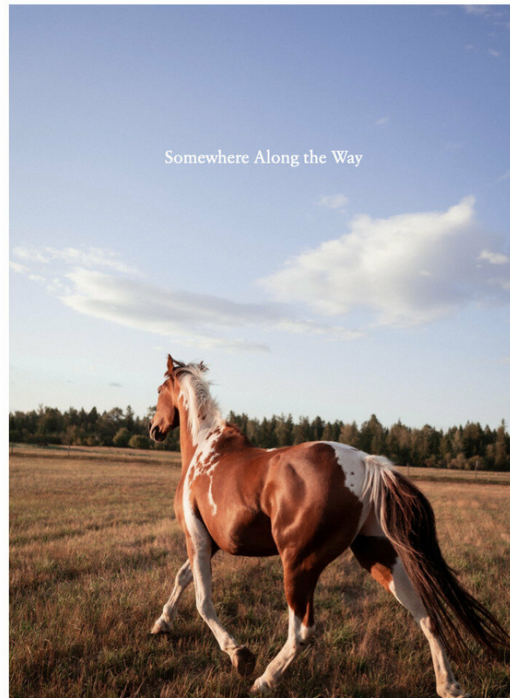

## Somewhere Along the Way - Framed - Artist Kendall Halliburton

#12

Starting Bid **\$600.00**

Retail Value Priceless ★

**Somewhere Along The Way** a horse runs at sundown in Kalispell,  
Montana.

**Kendall Halliburton** *I am an artist based in Los Angeles. Growing up in Kalispell, Montana, cultivated my interest in simplicity and the quotidian life. I derive inspiration and methodologies from various disciplines, such as film, photography, creative writing, and media theory. Much of my work is an act of self-exploration in which each piece lends itself to the other through form, repetition, and core themes. I am honored to share that I will be starting the Graduate Program in Screenwriting at California State Northridge in Fall 2022.*