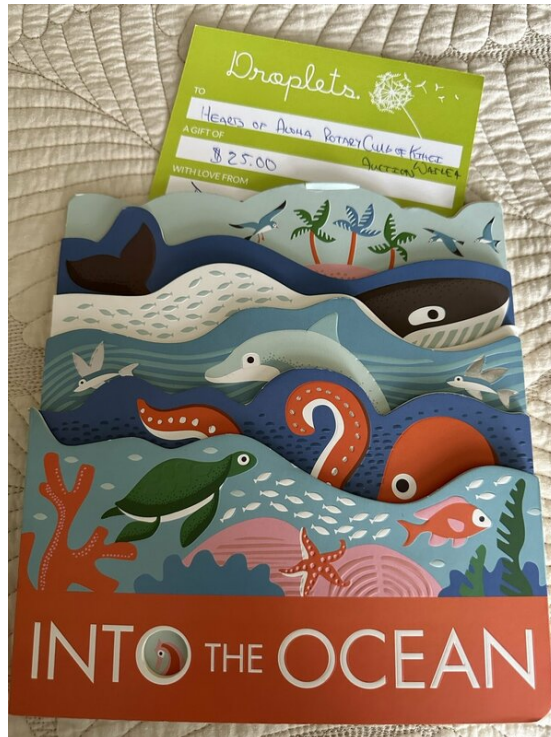

Rotary of Kihei Wailea Presents "Hearts of Aloha" On-line Auction

Rotary Club of Kihei Wailea

\$25 GC Droplets & Into The Ocean Board Booknd

#106

Starting Bid **\$20.00**

Retail Value \$35.00

Donated by Beate, Droplets

Children's clothing and toys. Located in Makawao and Wailea Gateway. A whimsical children curated gift boutique.