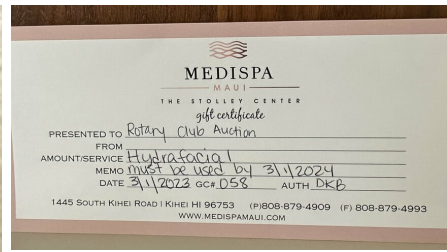

Rotary of Kihei Wailea Presents "Hearts of Aloha" On-line Auction

Rotary Club of Kihei Wailea

\$250 GC for 1 HydraFacial Plus \$50 jar of Exfoliating Polishacial polish

Starting Bid **\$150.00**

Retail Value \$300.00