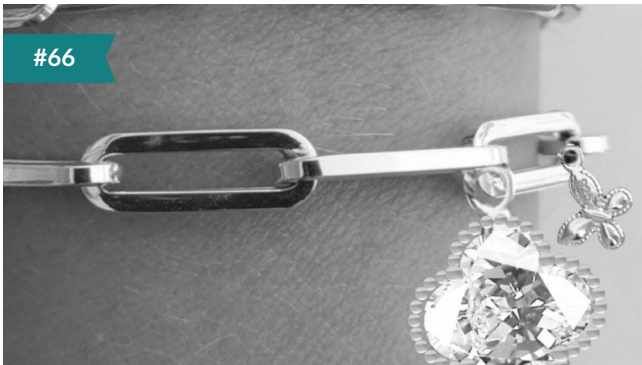

Rotary of Kihei Wailea Presents "Hearts of Aloha" On-line Auction

Rotary Club of Kihei Wailea

My Lucky Charm Link Bracelet in White Gold

Starting Bid **\$130.00**

Retail Value \$400.00

3 Available

Add glamor to your day with this exquisite link bracelet! Designed in California and finely crafted in Europe, in solid 925 sterling silver and heavy gold overlay and world-renowned zirconium - the best-simulated diamonds ever created! It measures 7.5 inches and the size is adjustable. Lobster clasp. A stunning charm and a signature butterfly detail complement this lovely piece. Outstanding packaging for gifting or to hold your keepsakes! Created exclusively for the philanthropic community.