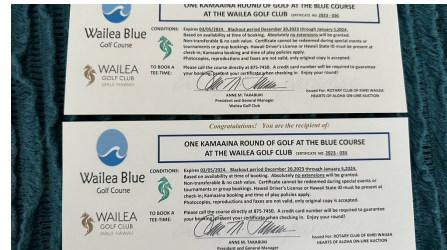

Rotary of Kihei Wailea Presents "Hearts of Aloha" On-line Auction  
**Rotary Club of Kihei Wailea**

Wailea Golf Course | Blue Course | Kama'aina Only

#24

Starting Bid **\$140.00**

Retail Value \$200.00

1 Available

Donated by **Wailea Golf Course**

*2 Rounds of Golf on the Blue Course-Wailea*

*The certificate is for the Kama'aina rounds.*

*Hawaii Driver's License or Hawaii state ID card with a local address must be presented at playtime.*