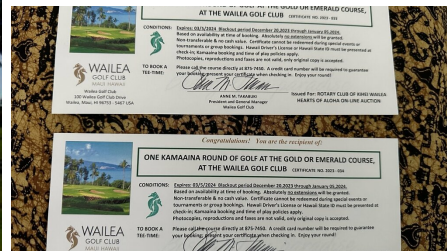

Rotary of Kihei Wailea Presents "Hearts of Aloha" On-line Auction

Rotary Club of Kihei Wailea

Wailea Golf Course | Gold or Emerald Courses | Kama'aina Only

#25

Starting Bid **\$140.00**

Retail Value \$200.00

1 Available

Donated by **Wailea Golf Course**

2 Round of Golf for the Gold or Emerald Courses

The certificate is for *Kama'aina* rounds.