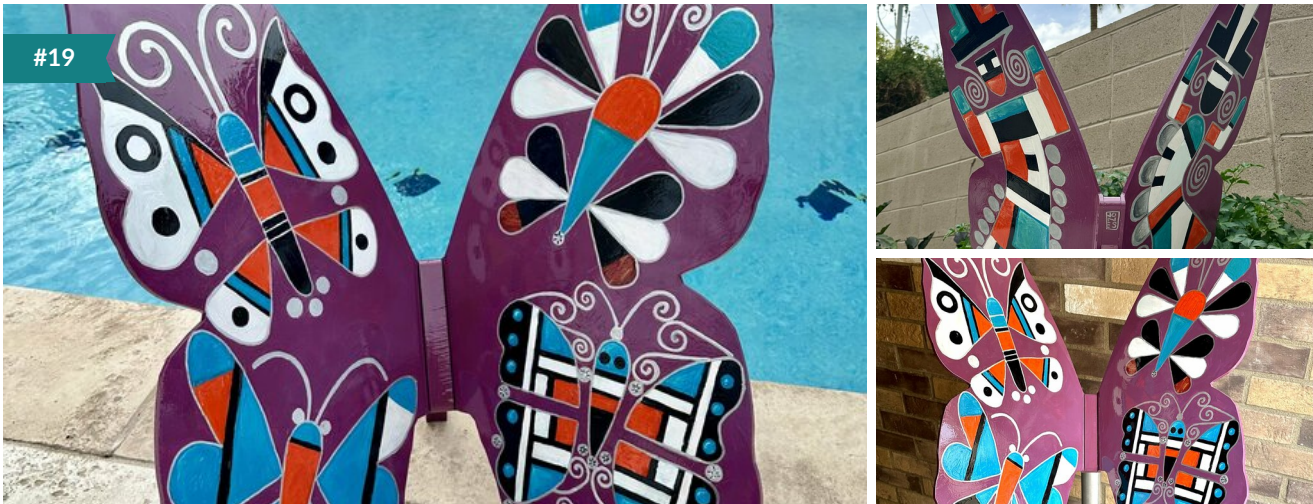

Zuni Jewelry

Starting Bid **\$750.00**

Donated by **Deb Jones**

Medium - 30 inch butterfly

Deb primarily paints portrait art - in every medium, drawing, oil, watercolor etc. She was artist in residence at the Petrified Forest in 2017. Her love is of animals and Western themes. She is officially semi-retired but still does private commissions work that takes her fancy. She is stretching her skill set a bit, using faux texture and more graphic skills for this project, but is excited about the idea and happy to do some giving back!

Deb has done a lot of work for the Chandler Center for the Arts Vision Gallery, including a mural and a giant Ostrich for their Festival (which is on display at their Historical museum). She has also worked with Shining Light Foundation on a mural for Black History month.