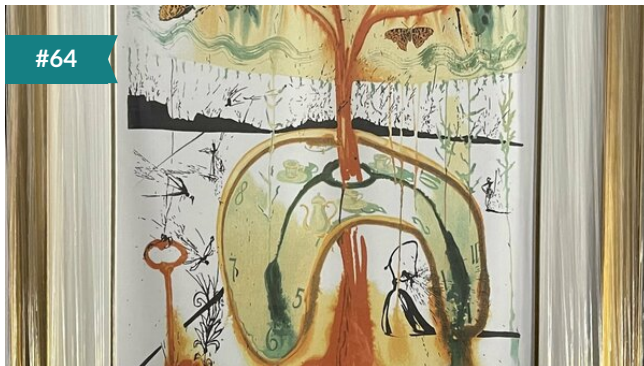

## Salvador Dali Framed Limited Edition Lithograph of 'Mad Tea Party'

Starting Bid **\$550.00**

Retail Value Priceless ★

2 Available

### Salvador Dali Framed Limited Edition Lithograph

*From an authorized edition of 500 pieces, this lithograph features Dali's signature derived from a plate destroyed printing plate. This is Dali's piece entitled, Mad Tea Party. A Mad Tea Party is from the Alice in Wonderland book. The book was released in 1969 by Random House. The book consists of twelve heliogravures and one etching. A Mad Tea Party is a chapter from the book.*

*Salvador Dalí was a leading proponent of Surrealism, the 20th-century avant-garde movement that sought to release the creative potential of the unconscious through strange, dream-like imagery. "Surrealism is destructive, but it destroys only what it considers to be shackles limiting our vision," he said. Dalí is specially credited with the innovation of "paranoia-criticism," a philosophy of art making he defined as "irrational understanding based on the interpretive-critical association of delirious phenomena." In addition to meticulously painting fantastic compositions, such as The Accommodations of Desire (1929) and the melting clocks in his famed The Persistence of Memory (1931), Dalí was a prolific writer and early filmmaker and cultivated an eccentric public persona*