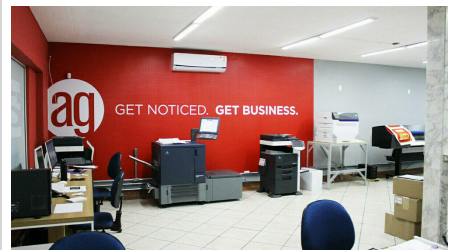

The Service Above Self Virtual Auction

Rotary Club of Tempe South

\$50 Gift Certificate - AlphaGraphics

#193

alphagraphics[®]
increase your reach

Starting Bid **\$30.00**

Retail Value \$50.00

2 Available