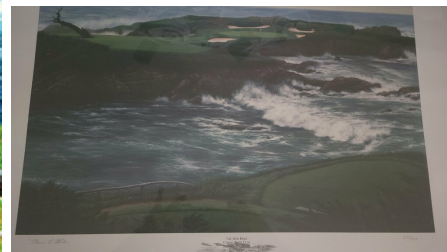

The 16th Hole at Cyprus Point - Limited Edition Print

Starting Bid **\$60.00**

Retail Value \$100.00

Donated by **Harvey Hess**

Signed Lithograph by Marci L Rule (#317 of 750) of the famed 16th hole at Cyprus Point, Monterey Peninsula, California. *** Includes a certificate of authenticity *** Marci Rule grew up in the beautiful countryside of southern Wisconsin. She began her art career drawing and painting at an early age and although she received summer scholarships to area university programs and had encouragement and support from her teachers while in high school, she is primarily self-taught. Marci felt that a career in art was not practical so she studied business at the University of Wisconsin Madison and the University of Minnesota Minneapolis. *** She continued to draw and paint for friends and relatives and eventually followed her heart and pursued a career in painting. *** In 1987, while living in Pinehurst, North Carolina, Marci was inspired by the beauty of the area which fed her desire to paint landscapes. After painting a few local scenes, Marci's focus turned towards the area's golf courses, thus beginning her art career as a golf landscape artist. *** She moved to Minneapolis, Minnesota a few years later and refined her skills and developed her sense of detail while painting portraits of numerous celebrities in the sports and entertainment industries skill and detail obvious in her golf art today. ***

sports and entertainment industries skill and detail obvious in her golf art today. Over the years Marci has been commissioned by many individuals, organizations and charities. Eventually she would like to expand her art to include breathtaking views from different regions of the country. ***With each painting I want to capture the beauty of the scene and create a feeling that both inspires emotion and uncovers cherished memories in the viewer.*** Marci lives in Wisconsin with her husband, Scott and their two children, Cole and Cassandra. ***