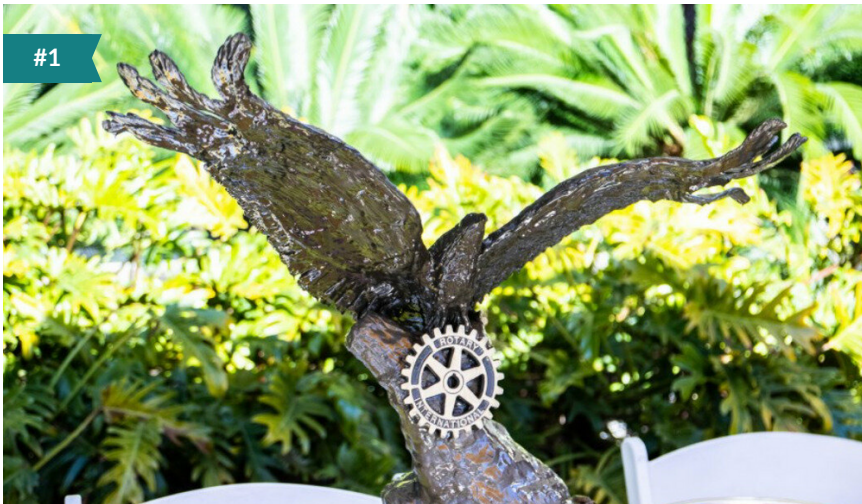

Rotary Eagle Sculpture

Starting Bid **\$250.00**

Retail Value Priceless ★

Donated by **Fredy Dominguez**

Specifically crafted for Rotary by our very own Fredy Dominguez. Fredy is an artist who creates custom hand crafted sculptures on a commissioned basis. His minimum sculptures start at \$300, however, he is donating this to Rotary to raise funds for the Rotary Foundation. The winning bidder will receive PHF points equal to the amount paid for this incredible piece. Fredy put countless hours into designing and hand crafting this sculpture. Bidding starts at \$250 and will continue the bidding up until our Transition Dinner on June 23rd, with final bidding ending at 8PM.