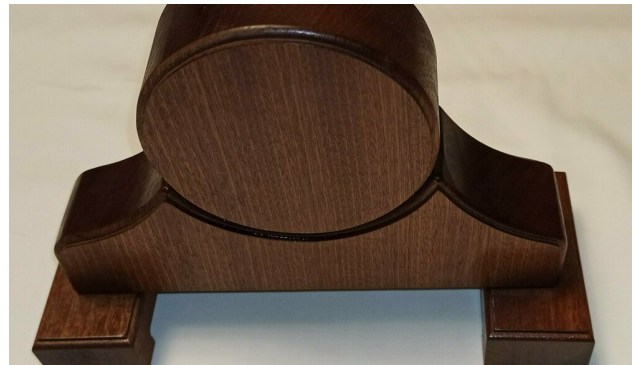

Mantle Clock

Starting Bid **\$30.00**

Retail Value \$50.00

Donated by **Charlie and Yoshie Weems**

Koa wood mantle clock. Handcrafted and signed by Dr. Jonathan Okabe, President of the Honolulu Sunset Rotary Club. Dimensions: 9.75" wide, 3.75" deep 7.5" high.