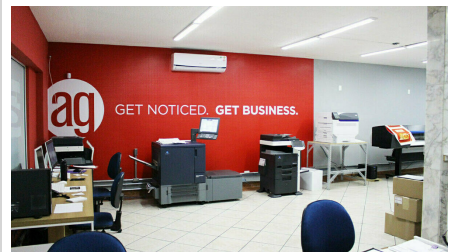

The Service Above Self Virtual Auction

Rotary Club of Tempe South

\$50 Gift Certificate - AlphaGraphics

#193

alphagraphics®
increase your reach

Starting Bid **\$30.00**

Retail Value \$50.00

2 Available