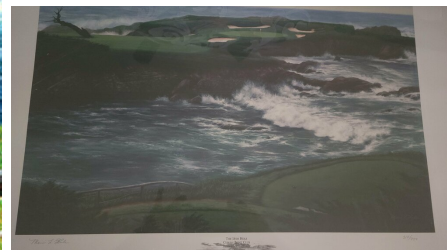

The 16th Hole at Cyprus Point - Limited Edition Print

Starting Bid **\$60.00**

Retail Value \$100.00

Donated by **Harvey Hess**

Signed Lithograph by Marci L Rule (#317 of 750) of the famed 16th hole at Cyprus Point, Monterey Peninsula, California. *** Includes a certificate of authenticity *** Marci Rule grew up in the beautiful countryside of southern Wisconsin. She began her art career drawing and painting at an early age and although she received summer scholarships to area university programs and had encouragement and support from her teachers while in high school, she is primarily self-taught. Marci felt that a career in art was not practical so she studied business at the University of Wisconsin Madison and the University of Minnesota Minneapolis. *** She continued to draw and paint for friends and relatives and eventually followed her heart and pursued a career in painting. *** In 1987, while living in Pinehurst, North Carolina, Marci was inspired by the beauty of the area which fed her desire to paint landscapes. After painting a few local scenes, Marci's focus turned towards the area's golf courses, thus beginning her art career as a golf landscape artist. *** She moved to Minneapolis, Minnesota a few years later and refined her skills and developed her sense of detail while painting portraits of numerous celebrities in the sports and entertainment industries skill and detail obvious in her golf art today. ***

sports and entertainment industries skill and detail obvious in her golf art today. Over the years Marci has been commissioned by many individuals, organizations and charities. Eventually she would like to expand her art to include breathtaking views from different regions of the country. ***With each painting I want to capture the beauty of the scene and create a feeling that both inspires emotion and uncovers cherished memories in the viewer.*** Marci lives in Wisconsin with her husband, Scott and their two children, Cole and Cassandra. ***